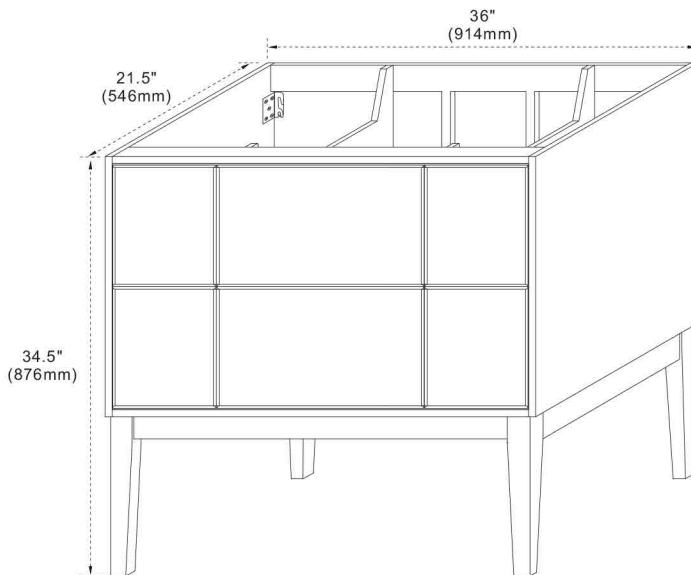

Model: 400501

FEATURES

1. Single 18" round topmount sink cutout;
2. Single facet hole;
3. 4" height backsplash included;
4. Thickness laminated to 1.2"

TOP COLORS/FINISHES

WM - Natural White Carrara marble;
BG - Natural Black Galaxy Granite;
GY Natural Grey Granite;
WE - White Engineer Quartz

LY - Linen Grey

**NOTE: SINK STYLE, SHAPE, FAUCET HOLES, CUTOUT ON TOP, VANITY MAY VARY FROM THE PICTURE ABOVE.
INSTRUCTIONAL PURPOSE ONLY.**

Professional installation is recommended.

www.bellaterra-home.com