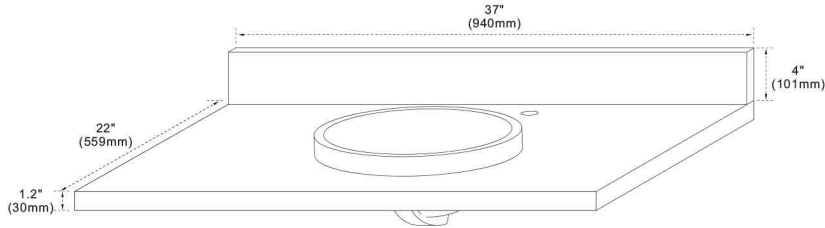

Model: 400501

FEATURES

1. Single 18" round topmount sink cutout;
2. Single facet hole;
3. 4" height backsplash included;
4. Thickness laminated to 1.2"

TOP COLORS/FINISHES

WM - Natural White Carrara marble;
BG - Natural Black Galaxy Granite;
GY Natural Grey Granite;
WE - White Engineer Quartz